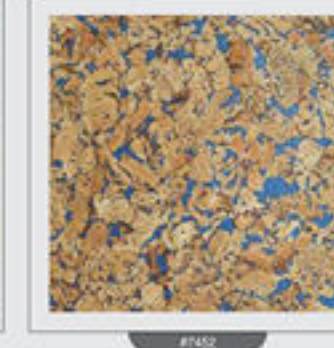

Refer Actual Samples

Thickness : 10mm