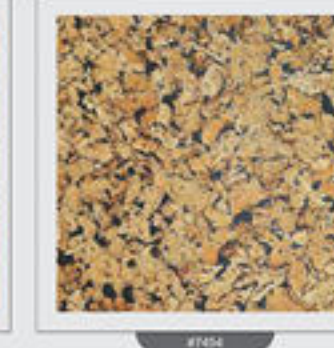

Refer Actual Samples

Thickness : 10mm