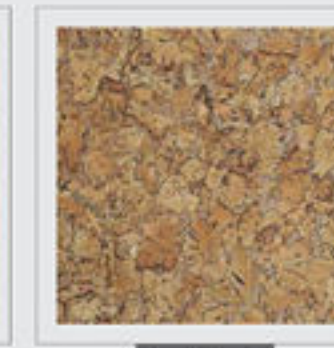

Refer Actual Samples

Thickness : 10mm