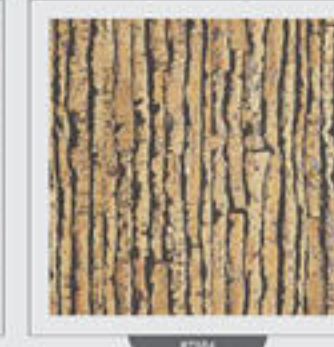

Refer Actual Samples

Thickness : 10mm